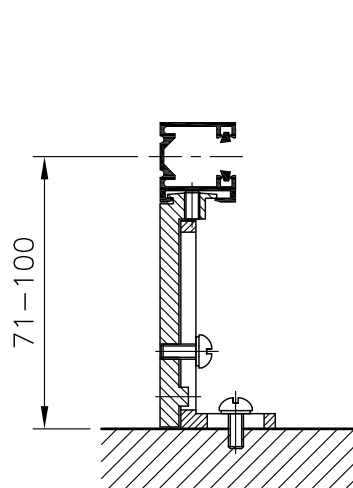

VL-1

VL-2

VL-3

SIDE GUIDES

K-1

K-2

K-3

BRACKET
END VIEW

SIDE GUIDE BRACKETS

REVEAL

MID SECTION

SURFACE FIX

MV
EXTERNAL VENETIAN
SIDE GUIDE AND BRACKET OPTIONS

www.maximlouvres.com.au

maxim
louvres

DWG No.: SIDEGUIDES
DWG DATE: 10-02-2010