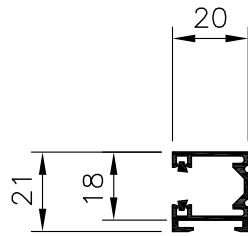

VL-1

VL-2

VL-3

SIDE GUIDES

K-1

K-2

K-3

BRACKET
END VIEW

SIDE GUIDE BRACKETS

REVEAL

MID SECTION

SURFACE FIX

MV
EXTERNAL VENETIAN
SIDE GUIDE AND BRACKET OPTIONS

www.maximlouvres.com.au

maxim
louvres

DWG No.: SIDEGUIDES
DWG DATE: 10-02-2010