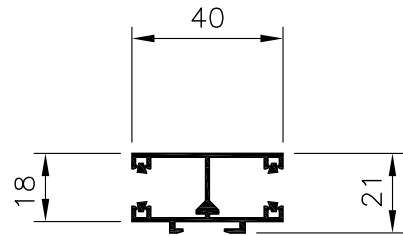

VL-1

VL-2

VL-3

SIDE GUIDES

K-1

K-2

K-3

BRACKET
END VIEW

SIDE GUIDE BRACKETS

REVEAL

MID SECTION

SURFACE FIX

MV
EXTERNAL VENETIAN
SIDE GUIDE AND BRACKET OPTIONS

www.maximlouvres.com.au

maxim
louvres

DWG No.: SIDEGUIDES
DWG DATE: 10-02-2010