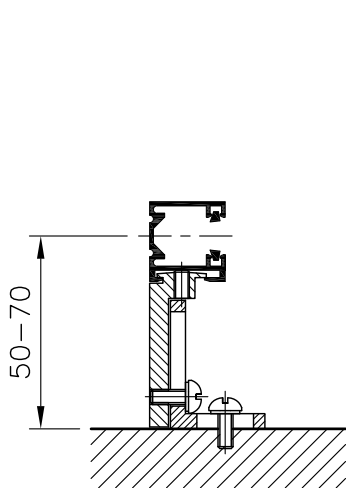

VL-1

VL-2

VL-3

SIDE GUIDES

K-1

K-2

K-3

BRACKET
END VIEW

SIDE GUIDE BRACKETS

REVEAL

MID SECTION

SURFACE FIX

MV
EXTERNAL VENETIAN
SIDE GUIDE AND BRACKET OPTIONS

www.maximlouvres.com.au

maxim
louvres

DWG No.: SIDEGUIDES
DWG DATE: 10-02-2010