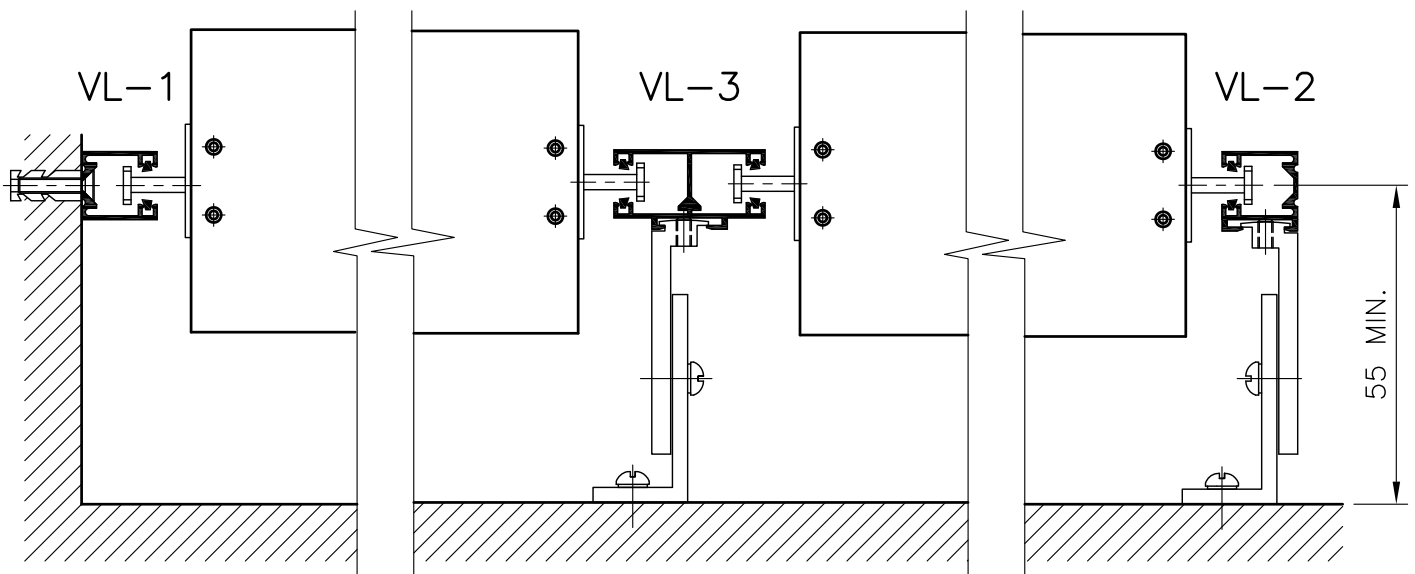

VL-1

VL-2

VL-3

SIDE GUIDES

K-1

K-2

K-3

BRACKET
END VIEW

SIDE GUIDE BRACKETS

REVEAL

MID SECTION

SURFACE FIX

MV
EXTERNAL VENETIAN
SIDE GUIDE AND BRACKET OPTIONS

www.maximlouvres.com.au

maxim
louvres

DWG No.: SIDEGUIDES
DWG DATE: 10-02-2010