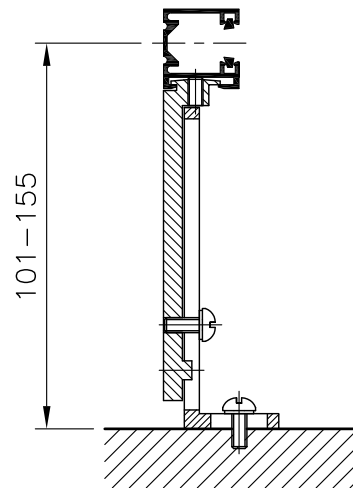

VL-1

VL-2

VL-3

SIDE GUIDES

K-1

K-2

K-3

BRACKET
END VIEW

SIDE GUIDE BRACKETS

REVEAL

MID SECTION

SURFACE FIX

MV
EXTERNAL VENETIAN
SIDE GUIDE AND BRACKET OPTIONS

www.maximlouvres.com.au

maxim
louvres

DWG No.: SIDEGUIDES
DWG DATE: 10-02-2010