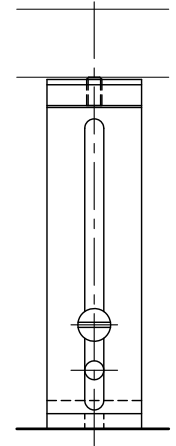

VL-1

VL-2

VL-3

SIDE GUIDES

K-1

K-2

K-3

BRACKET
END VIEW

SIDE GUIDE BRACKETS

REVEAL

MID SECTION

SURFACE FIX

MV
EXTERNAL VENETIAN
SIDE GUIDE AND BRACKET OPTIONS

www.maximlouvres.com.au

maxim
louvres

DWG No.: SIDEGUIDES
DWG DATE: 10-02-2010